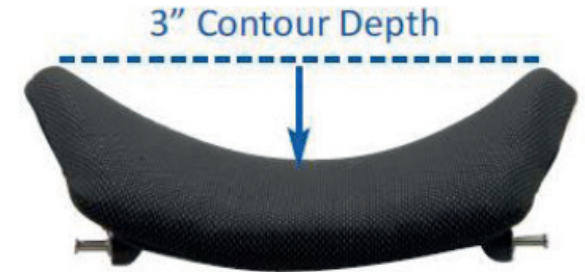

MATRIX® ELITE E2 BACK

SPECIFICATIONS

Mini Set Mounting Pin Interface standard on backs up to 16" High

Matrix Elite E2 Backrest

Chest Width	Backrest Width**	Backrest Height B									
		15cm (6")	20cm (8")	26cm (10")	31cm (12")	36cm (14")	41cm (16")	46cm (18")	51cm (20")		
≤ 26 cm (10")	36 cm (14")	1632513	1632514	1632515	1632516	1632517	1632518	1632519	1632520		
≤ 28 cm (11")	38 cm (15")	1632521	1632522	1632523	1632524	1632525	1632526	1632527	1632528		
≤ 31 cm (12")	41 cm (16")	1632529	1632530	1632531	1632532	1632533	1632534	1632535	1632536		
≤ 33 cm (13")	43 cm (17")	1632537	1632538	1632539	1632540	1632541	1632542	1632543	1632544		
≤ 36 cm (14")	46 cm (18")	1632545	1632546	1632547	1632548	1632549	1632550	1632551	1632552		
≤ 38 cm (15")	48 cm (19")	1632553	1632554	1632555	1632556	1632557	1632558	1632559	1632560		
≤ 41 cm (16")	51 cm (20")	1632561	1632562	1632563	1632564	1632565	1632566	1632567	1632568		

*Not suitable for HD users (max. 136kg/300lb weight capacity).

**It is recommended that you select a backrest 26mm (1") wider, when fitting lateral supports.

MATRIX® ELITE E2 BACK

SPECIFICATIONS

		WIDTH						
		14" 36cm	15" 38cm	16" 41cm	17" 43cm	18" 46cm	19" 48cm	20" 51cm
FITS W/C		13"-15" 33cm - 38cm	14"-16" 36cm - 41cm	15"-17" 38cm - 43cm	16"-18" 41cm - 46cm	17"-19" 43cm - 48cm	18"-20" 46cm - 51cm	19"-21" 48cm - 53cm
HEIGHT	6" 15cm	●	●	●	●	●	●	●
	8" 20cm	●	●	●	●	●	●	●
	10" 26cm	●	●	●	●	●	●	●
	12" 31cm	●	●	●	●	●	●	●
	14" 36cm	●	●	●	●	●	●	●
	16" 41cm	●	●	●	●	●	●	●
	FITS W/C	13"-16" 33cm - 41cm	14"-17" 36cm - 43cm	15"-18" 38cm - 46cm	16"-19" 41cm - 48cm	17"-20" 43cm - 51cm	18"-21" 46cm - 53cm	19"-22" 48cm - 56cm
	18" 46cm	●	●	●	●	●	●	●
	20" 51cm	●	●	●	●	●	●	●